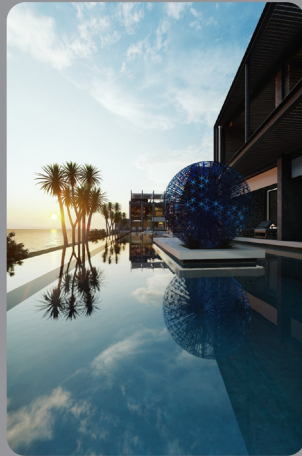

## Allium and Allium Schubertii Sculpture

 [ruthmoillietsculpture](#)

 [ruthmoilliet](#)

 [Ruth Moilliet Sculpture](#)

 [ruthmoillietsculpture](#)

 [RuthMoilliet](#)

 [RuthMoilliet](#)

Allium by Ruth Moilliet has always been the artist's signature piece. It was never a conscious decision but it evolved this way. People identified with them readily and they have found their way into many private and public spaces, where life flows around them daily in whatever form that may take.

The Alliums vary in scale, form and colour, befitting of their ultimate location. Unique commissions are very much a key part of Ruth Moilliet Sculptures' output and the Allium sculpture can be created as a bespoke work to suit any setting.