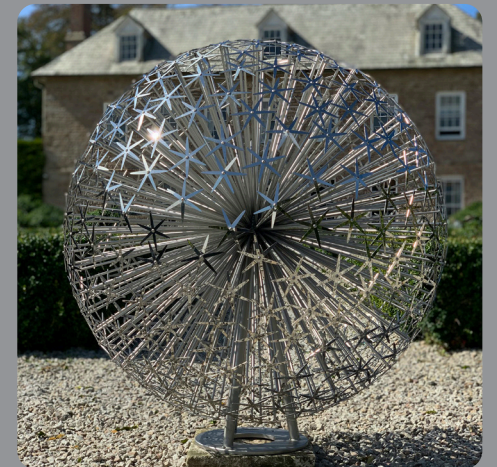

## Allium and Allium Schubertii Sculpture

 [ruthmoillietsculpture](#)

 [ruthmoilliet](#)

 [Ruth Moilliet Sculpture](#)

 [ruthmoillietsculpture](#)

 [RuthMoilliet](#)

 [RuthMoilliet](#)

Allium by Ruth Moilliet has always been the artist's signature piece. It was never a conscious decision but it evolved this way. People identified with them readily and they have found their way into many private and public spaces, where life flows around them daily in whatever form that may take.

The Alliums vary in scale, form and colour, befitting of their ultimate location. Unique commissions are very much a key part of Ruth Moilliet Sculptures' output and the Allium sculpture can be created as a bespoke work to suit any setting.

Sphere sizes available: 50cm, 75cm, 1m, 1.25m, 1.5m and 2m.

### Specification

The Allium sculpture is produced from high grade 316 stainless steel suitable for all external environments. The individual flowers have a mirror polish finish and are fixed to the stems with a dome headed bolt and thread lock resin. The strength and permanency of the resin can be chosen accordingly to allow for the removal and/or permanent fixing of the flowers.