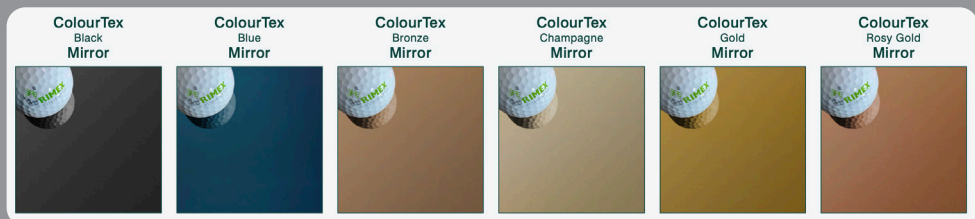

The flowers can be produced in mirror polished silver which are one price range and in the mirror polish colours shown below which are another price range. If other colours are required these can be produced in anodised aluminium with a bright or matt finish.